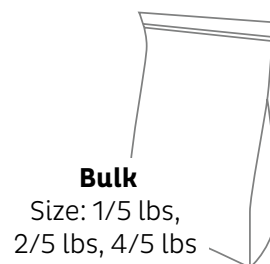

Valentine Sanded Hearts

Triple Hearts

Valentine Corn

Frosted Heart Pretzels

Chocolate Heart Pretzels

Gummi Lips

Pouch Zip Bags
Sizes: Small, Medium

Tubs
- Size: Tub #3

Bulk
Size: 1/5 lbs,
2/5 lbs, 4/5 lbs

PLACE ORDERS BY 11/4/2022 | FIRST SHIP 1/23/2023

OPEN STOCK ITEMS: EASTER

Brands: Lehi Valley | Snackworthy | High Valley Orchard | Private Label

Easter Corn

Eggstravaugant Eggs