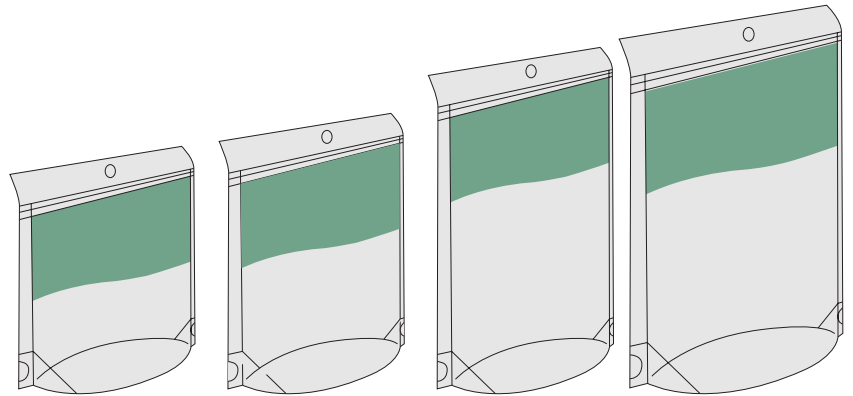

Label and Packaging Options

UNIFORM PACKAGING CLEAR BAGS

UP2
5" x 8"

UP3
5" x 9.5"

CLEAR STACKABLE TUBS

Small Tub
4.5" W x 4.5" L x 2.125" H

Medium Tub
4.5" W x 4.5" L x 3" H

Large Tub
4.5" W x 4.5" L x 4.15" H

STANDARD PACKAGING CLEAR BAGS WITH ZIP CLOSE

Flat Bags

Small
6" x 8.375"

Medium
6" x 10.75"

Large
6" x 11.3

Pouch Bags

Small
6" x 7"

Medium
6" x 8.25"

Large
6" x 9.5"

Jumbo
7.25" x 11.25"

WHY CHOOSE LEHI VALLEY

Our company was built on the values of quality and innovation. We strive to create snacks that are fresh and unique for our 10 customer favorite categories, offering a delicious experience with every bite.