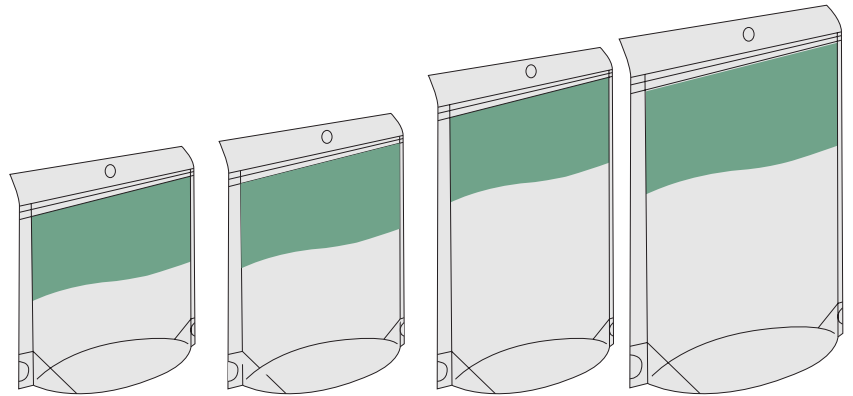

Pouch Bags

Small
6" x 7"

Medium
6" x 8.25"

Large
6" x 9.5"

Jumbo
7.25" x 11.25"

WHY CHOOSE LEHI VALLEY

Our company was built on the values of quality and innovation. We strive to create snacks that are fresh and unique for our 10 customer favorite categories, offering a delicious experience with every bite.

Connect with us at www.lehivalley.com customerservice@lehivalley.com

[lehi-valley](https://www.instagram.com/lehi-valley) [lehi.valley](https://www.facebook.com/lehi.valley) [LehiValley](https://www.facebook.com/LehiValley)